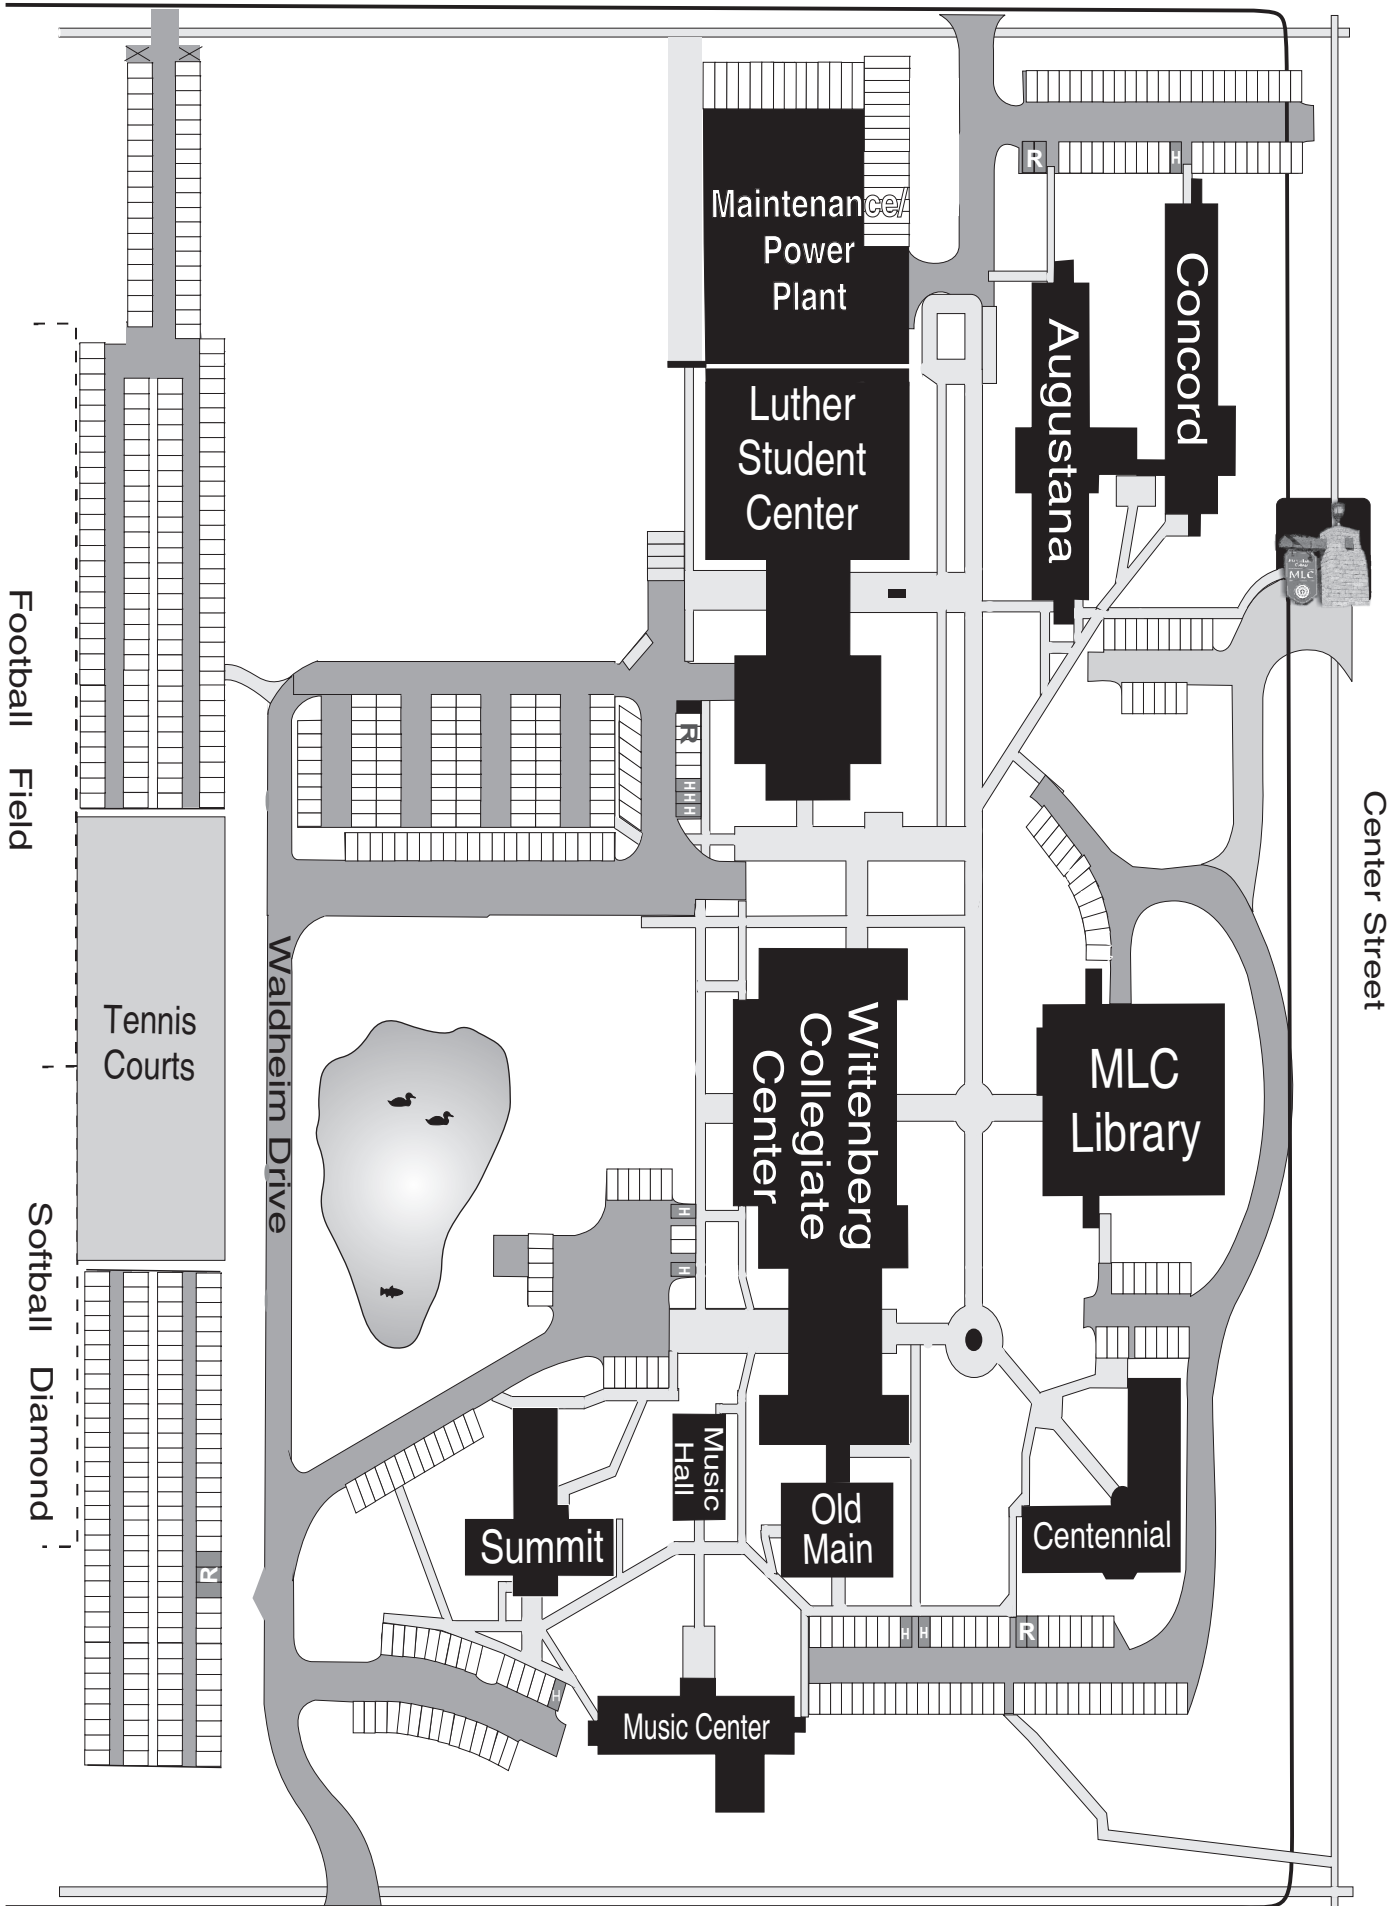

Highland Avenue

N →

Maintenance
Power Plant

Luther
Student
Center

Augustana

Concord

Football Field

Tennis
Courts

Waldheim Drive

Center Street

Wittenberg
Collegiate
Center

MLC
Library

Softball Diamond

Summit

Music
Hall

Old
Main

Centennial

Music Center

Summit Avenue